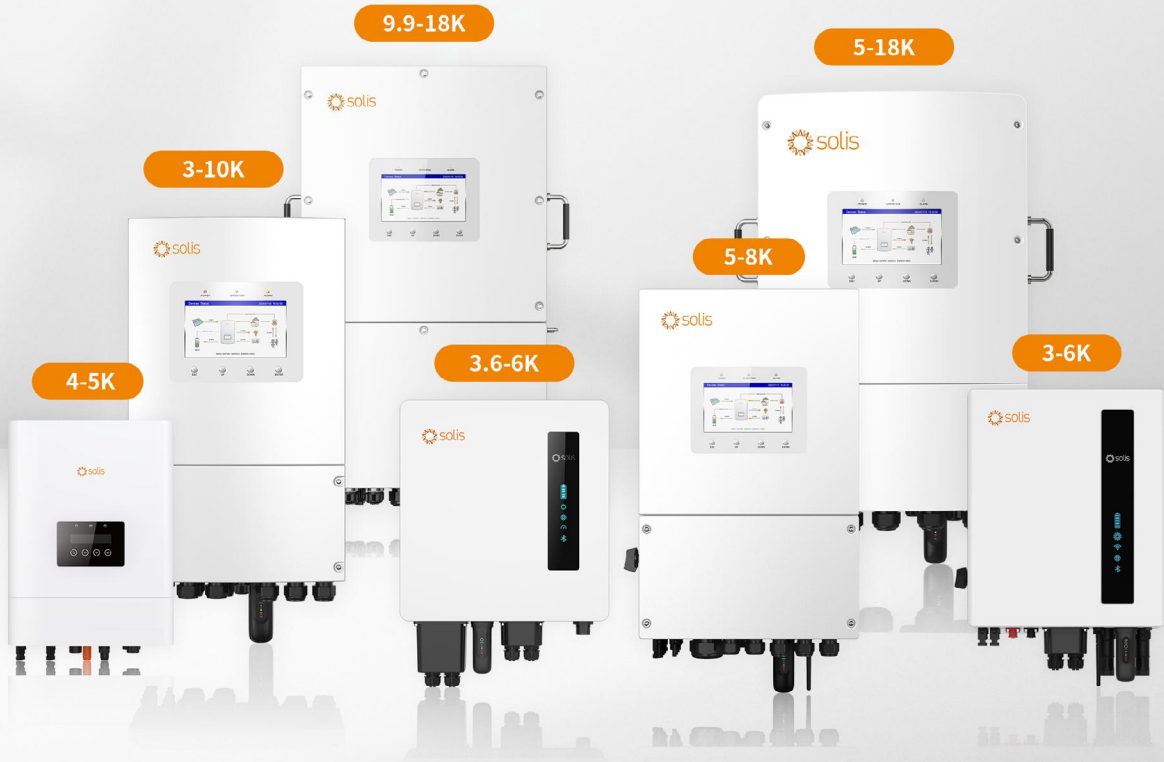

Solis Residential **Low-Voltage** Energy Storage Inverters

Models:

S6-EH1P(3-6)K-L-EU / S6-EH1P(3-6)K-L-AU

S6-EO1P(4-5)K-L / S6-EO1P(4-5)K-48

S6-EO1P(4-5)K-48-EU / S6-EA1P(3.6-6)K-L

S6-EH1P(3-10)K-L-PLUS / S6-EH1P(9.9-18)K03-NV-YD-L

S6-EH2P(5-8)K02-SV-YD-L / S6-EH2P(9.6-16)K03-SV-YD-L-US

S6-EH2P(10-18)K03-SV-YD-L / S6-EH3P(5-18)K02-NV-YD-L

S6-EH3P(7-10)K02-LV-YD-L / S6-EH2P(10-18)K03-SV-YD-L