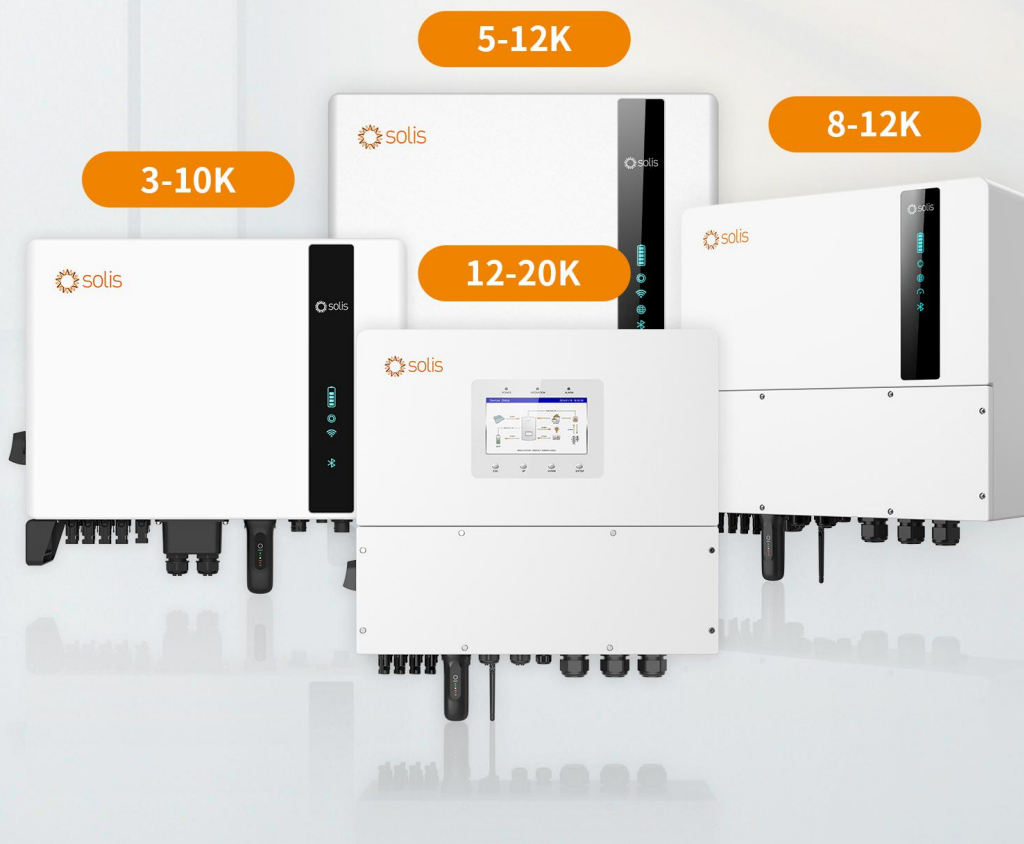

Solis Residential **High-Voltage** Energy Storage Inverters

Models:

S6-EH3P(5-10)K2-H / S6-EH3P(3-12)K-H-EU

S6-EH3P(5-10)K-H-AU / S6-EH3P(12-20)K-H

S6-EH3P(12-20)K-ND-H / S6-EH3P(8-12)K-LV-ND-H

S6-EA3P(5-10)KAA-NV-ND-H / S6-EA3P(5-10)KAA-NV-YD-H-PRO

S6-EH3P(8-15)K02-NV-YD-L-AU / S6-EH3P(12-20)K-H-AU