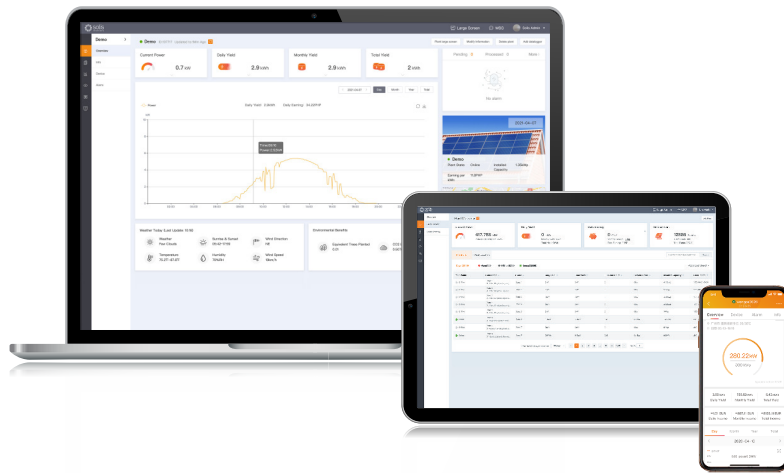

### New generation Solis PV monitoring platform

SolisCloud is the new generation of intelligent PV system monitoring. This new monitoring platform will empower you like never before. You will have full control of your system whenever and wherever you are. You will benefit from upgraded accurate fault alarm messaging that is adjustable to notify you within hours that fit meet your needs.

For simple O&M the new platform features a full size display of all your installations with real-time data. You will have an intelligent alarm system that gives recommendations to quickly repair your field faults. In depth analysis tools allow you to understand the overall health of your system. IV curve scanning can be done easily and quickly on your whole system. A live power flow display gives visibility of both standard solar systems as well as storage systems. Most importantly you will have complete control of your systems and be able to monitor and adapt anything when and how you want.

### Efficient O & M

- Smart I-V curve scan, system health report, string-level fault finding