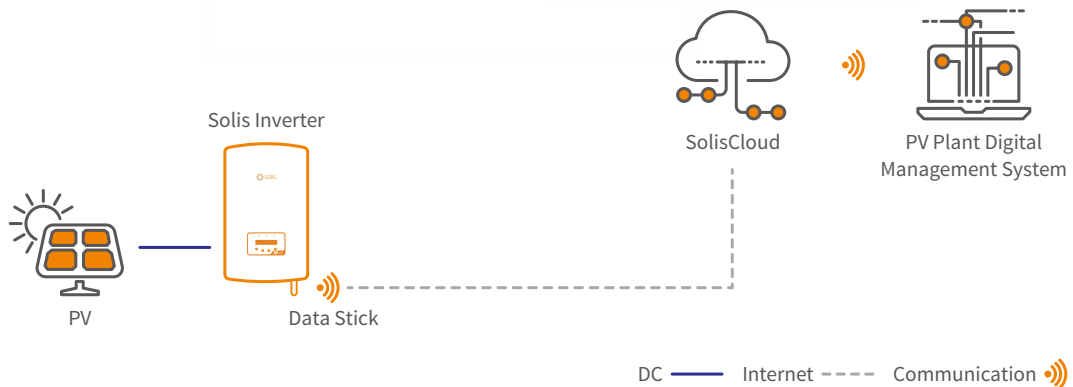

### New generation Solis PV monitoring platform

SolisCloud is the new generation of intelligent PV system monitoring. This new monitoring platform will empower you like never before. You will have full control of your system whenever and wherever you are. You will benefit from upgraded accurate fault alarm messaging that is adjustable to notify you within hours that fit meet your needs.

For simple O&M the new platform features a full size display of all your installations with real-time data. You will have an intelligent alarm system that gives recommendations to quickly repair your field faults. In depth analysis tools allow you to understand the overall health of your system. IV curve scanning can be done easily and quickly on your whole system. A live power flow display gives visibility of both standard solar systems as well as storage systems. Most importantly you will have complete control of your systems and be able to monitor and adapt anything when and how you want.

### Advanced Cloud Platform

- Connecting with multiple types of devices seamlessly: Inverters, export power managers, weather stations, etc.

### Multiple Plant Management

- Manage multiple types of systems across residential, commercial and utility scale plants. Enables multiple team management across different sectors